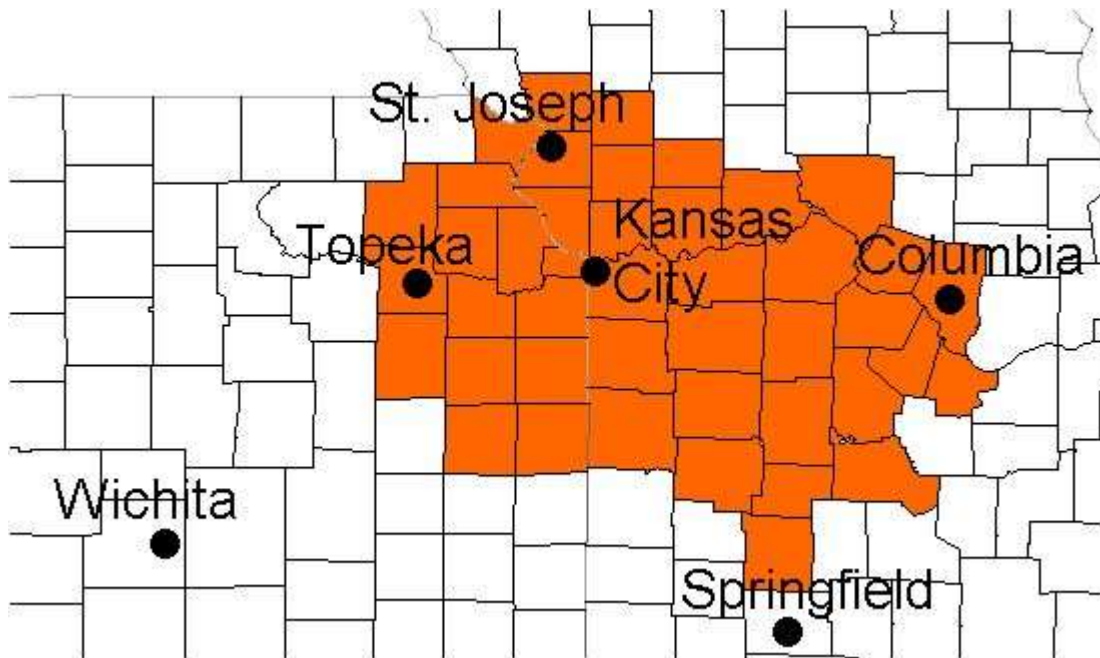

The English-Speaking Union

Education. Scholarship. Understanding.

Kansas City Branch

Region in Missouri and Kansas Covered by the ESU Kansas City Branch

**Kansas communities outside the Kansas City Metro Area include (but not limited to)
Lawrence, Leavenworth, Atchison, Topeka, Emporia, Manhattan, Salina**

**Missouri communities outside the Kansas City Metro Area include (but not limited to):
St. Joseph, Warrensburg, Sedalia Springfield, Columbia, Jefferson City**

**For inquiries about coverage for your city, please contact the ESU Kansas City Branch at
kansascity@esuus.org or call (816) 442-7007**